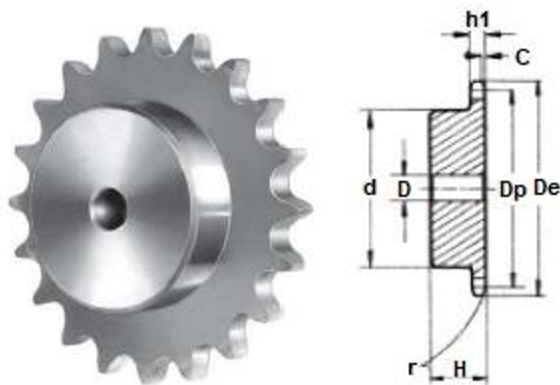

3/8" x 7/32"

9,525 x 5,72 mm

Pas lant: 9,525 mm

Latime interioara lant: 5,720 mm

Diametru rola lant: 6,350 mm

Raza dinte "r": 10,0 mm

Latime raza "C": 1,0 mm

Latime dinte "h1": 5,3 mm

Material: otel C45E-UNI EN 10083-1

Z (numar de dinti)	Cod	De (mm)	Dp (mm)	d (mm)	D (mm)	H (mm)
8	PS 05008	28,0	24,89	15	8	22
9	PS 05009	31,0	27,85	18	8	22
10	PS 05010	34,0	30,82	20	8	22
11	PS 05011	37,0	33,80	22	8	25
12	PS 05012	40,0	36,80	25	8	25
13	PS 05013	43,0	39,80	28	10	25
14	PS 05014	46,3	42,80	31	10	25
15	PS 05015	49,3	45,81	34	10	25
16	PS 05016	52,3	48,82	37	10	28
17	PS 05017	55,3	51,83	40	10	28
18	PS 05018	58,3	54,85	43	10	28
19	PS 05019	61,3	57,87	45	10	28
20	PS 05020	64,3	60,89	46	10	28
21	PS 05021	68,0	63,91	48	12	28
22	PS 05022	71,0	66,93	50	12	28
23	PS 05023	73,5	69,95	52	12	28
24	PS 05024	77,0	72,97	54	12	28
25	PS 05025	80,0	76,00	57	12	28
26	PS 05026	83,0	79,02	60	12	28
27	PS 05027	86,0	82,04	60	12	28
28	PS 05028	89,0	85,07	60	12	28
29	PS 05029	92,0	88,09	60	12	28
30	PS 05030	94,7	91,12	60	12	30
31	PS 05031	98,3	94,15	65	14	30
32	PS 05032	101,3	97,17	65	14	30
33	PS 05033	104,3	100,20	65	14	30
34	PS 05034	107,3	103,23	65	14	30
35	PS 05035	110,4	106,26	65	14	30
36	PS 05036	113,4	109,29	70	16	30
37	PS 05037	116,4	112,32	70	16	30
38	PS 05038	119,5	115,34	70	16	30
39	PS 05039	122,5	118,37	70	16	30
40	PS 05040	125,5	121,40	70	16	30
42	PS 05042	131,6	127,46	78*	16	35
45	PS 05045	140,7	136,54	78*	16	35
46	PS 05046	143,7	139,58	78*	16	35
48	PS 05048	149,7	145,64	78*	16	35
50	PS 05050	155,7	151,69	78*	20	35
55	PS 05055	170,8	166,85	78*	20	35
57	PS 05057	176,9	172,91	78*	20	35
60	PS 05060	186,0	181,99	78*	20	35
76	PS 05076	234,9	230,49	78*	20	35
95	PS 05095	292,5	288,08	88*	25	40

Web : aLLindustrial.ro

Mobil : 0746 55 66 00

Fix : 0374 92 13 13

Fax: 0374 09 78 51

Email : contact@aLLindustrial.ro